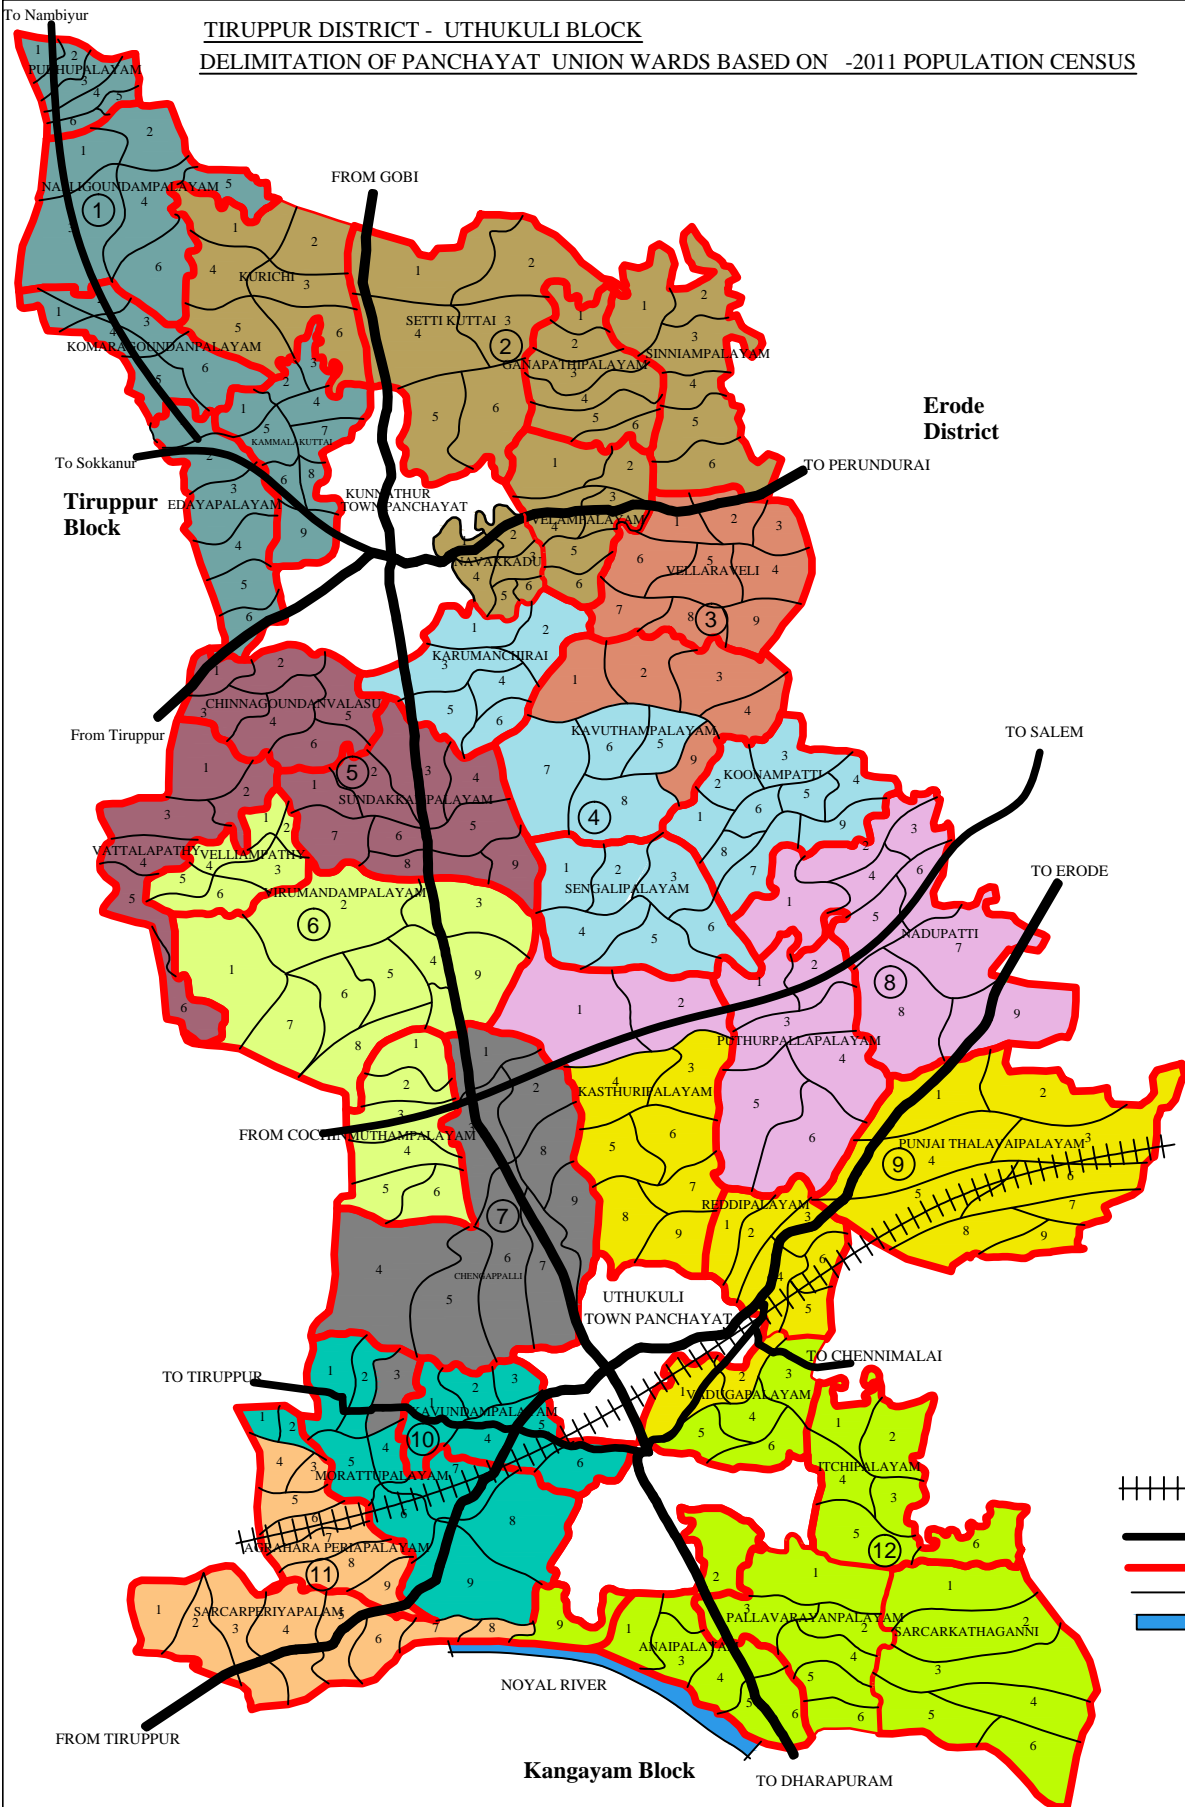

**TIRUPPUR DISTRICT - UTHUKULI BLOCK**  
**DELIMITATION OF PANCHAYAT UNION WARDS BASED ON -2011 POPULATION CENSUS**

Ward No	Name of panchayat	Population As Per 2011 Census
1	Putdupalayam Nalligoundempalayam Komarakoundampalayam Kammalakuttai	6894
2	Kurichi Settikuttai Ganapathipalayam Navakkadu Velampalayam Sinniampalayam	7047
3	Kavuthampalayam 1-4,9 Velliraveli	6671
4	Sengalipalayam Karumanchirai Koonampatti Kavuthampalayam 5 - 8	6687
5	Sinnegoundanvalasu Sundakkampalayam Vatalapatti	6817
6	Velliampathi Virumandampalayam Muthampalayam	6811
7	Chengappalli Morattupalayam - 3	7096
8	Nadupatti Kasturipalayam 1 - 2 Puthurpallapalayam	6637
9	P.Thalavaipalayam Reddipalayam Vadugapalayam 1 - 2 Kasturipalayam 3 - 9	7245
10	Kavundampalayam Morattupalayam - 1-2,4 - 9 A.Periyapalayam 1 - 2	7558
11	S.Periyapalayam 1-8 A.Periyapalayam 3 - 9	7546
12	S.Periyapalayam 9 Anaipalayam Ichipalayam Pallavarayanpalayam Vadugapalayam 3 - 6 S.Kathangani	7788
<b>TOTAL</b>		<b>84797</b>